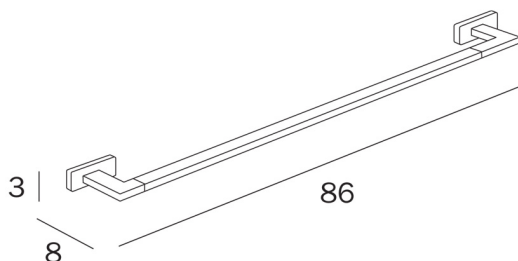

LEA

COD A1818D

Towel holder

DISEGNO TECNICO

FINISHES

CR Chrome-plated

TECHNOLOGIES

VARIATIONS

COD A1818D

Towel holder
Centre distance 80 cm

COD A1818C

Towel holder
Centre distance 60 cm

COD A1818A

Towel holder
Centre distance 30 cm

LEA

COD A1818B

Towel holder

Centre distance 45 cm