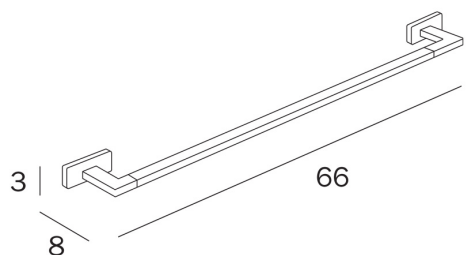

LEA

COD A1818D

Towel holder

DISEGNO TECNICO

FINISHES

CR Chrome-plated

TECHNOLOGIES

VARIATIONS

COD A1818D

Towel holder
Centre distance 80 cm

COD A1818C

Towel holder
Centre distance 60 cm

COD A1818A

Towel holder
Centre distance 30 cm

LEA

COD A1818B

Towel holder

Centre distance 45 cm