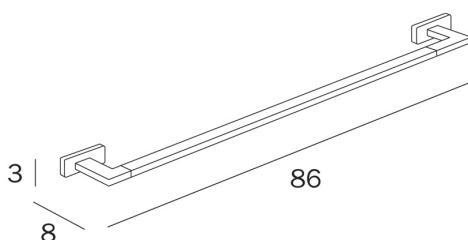

LEA

COD A1818D

Towel holder

DISEGNO TECNICO

FINISHES

CR Chrome-plated

TECHNOLOGIES

VARIATIONS

COD A1818D

Towel holder
Centre distance 80 cm

COD A1818C

Towel holder
Centre distance 60 cm

COD A1818A

Towel holder
Centre distance 30 cm

LEA

COD A1818B

Towel holder

Centre distance 45 cm