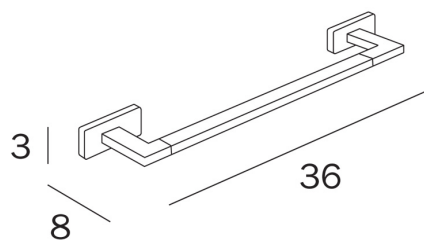

COD A1818D

Towel holder
Centre distance 80 cm

COD A1818C

Towel holder
Centre distance 60 cm

COD A1818A

Towel holder
Centre distance 30 cm

LEA

COD A1818B

Towel holder

Centre distance 45 cm