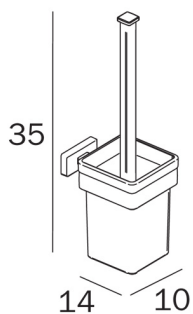

LEA

COD A18140

Wall-mounted toilet brush holder,
with satined glass dish

DISEGNO TECNICO

FINISHES

CR Chrome-plated

GLASSES

21 Satined glass