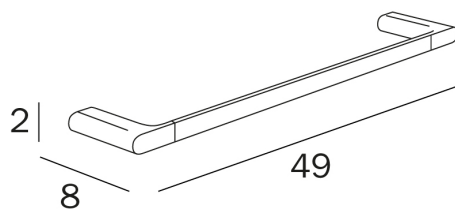

COD A2018B

Towel holder
Centre distance 45 cm