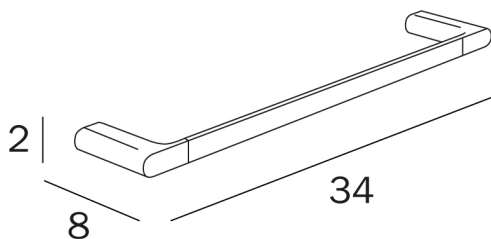

**COD A2018A**

Towel holder

---

**DISEGNO  
TECNICO**

---

**FINISHES**

**CR** Chrome-plated

**CU** Chrome-plated/black soft touch

### COD A2018A

Towel holder  
Centre distance 30 cm

### COD A2018B

Towel holder  
Centre distance 45 cm

### COD A2018C

Towel holder  
Centre distance 60 cm

**COD A2018D**

Towel holder

Centre distance 80 cm