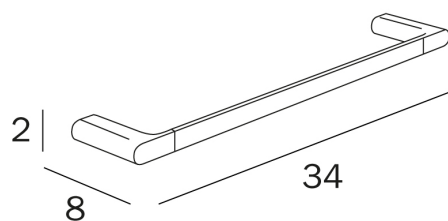

**COD A2018A**

Towel holder

---

**DISEGNO  
TECNICO**

---

**FINISHES**

**CR** Chrome-plated

**CU** Chrome-plated/black soft touch

### COD A2018A

Towel holder  
Centre distance 30 cm

### COD A2018B

Towel holder  
Centre distance 45 cm