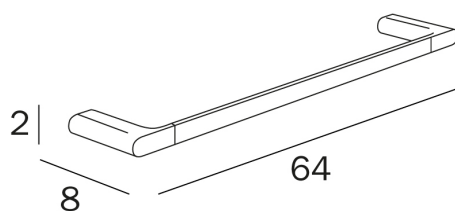

COD A2018C

Towel holder
Centre distance 60 cm