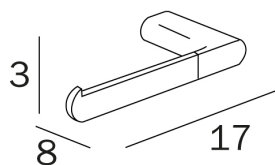

COD A2025A

Paper holder

**DISEGNO
TECNICO**

FINISHES

CR Chrome-plated

CU Chrome-plated/black soft touch

CW Chrome-plated/white soft touch

TECHNOLOGIES

VARIATIONS

COD A2025A

Paper holder

Orientation sinistro

COD A2025B

Paper holder

Orientation destro