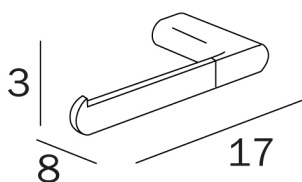

COD A2025A

Paper holder

**DISEGNO
TECNICO**

FINISHES

CR Chrome-plated

CU Chrome-plated/black soft touch

CW Chrome-plated/white soft touch

TECHNOLOGIES

VARIATIONS

COD A2025A

Paper holder

Orientation sinistro

COD A2025B

Paper holder

Orientation destro