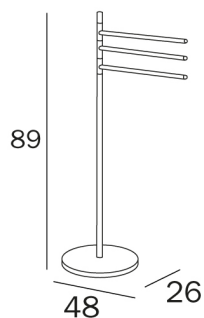

# RAFFAELLA

**COD AV085D**

Stand with 3 towel holders

---

## DISEGNO TECNICO

---