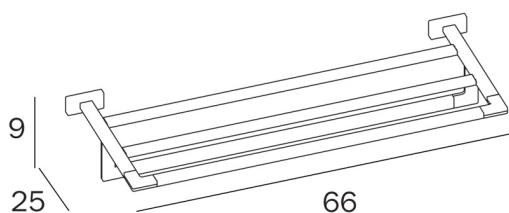

LEA

COD A18680

Bath towel holder, centre distance
60 cm

DISEGNO TECNICO

FINISHES

CR Chrome-plated