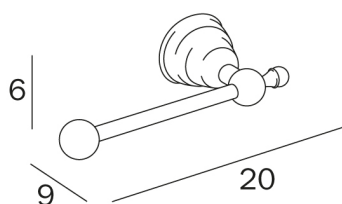

RAFFAELLA

design Studio Inda

COD A32250

Paper holder

DISEGNO TECNICO

FINISHES

CR Chrome-plated

CD Gilded/chrome-plated