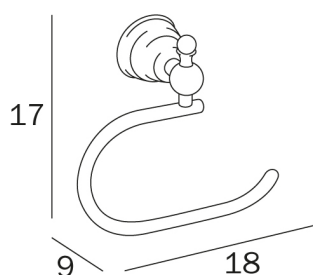

RAFFAELLA

design Studio Inda

COD A32260

Paper holder

DISEGNO TECNICO

FINISHES

CR Chrome-plated

CD Gilded/chrome-plated