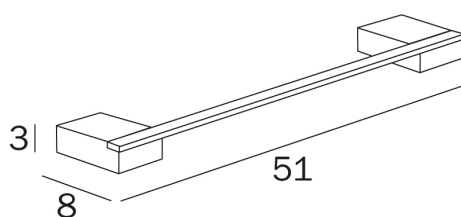

Towel holder

Centre distance 30 cm

COD A3318B

Towel holder

Centre distance 45 cm

COD A3318C

Towel holder

Centre distance 60 cm