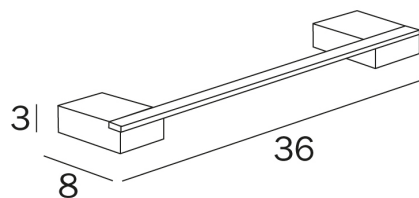

COD A3318A

Towel holder

DISEGNO TECNICO

FINISHES  **CR** Chrome-plated

VARIATIONS

LOGIC

design Paolo Salvadè

COD A3318A

Towel holder

Centre distance 30 cm

COD A3318B

Towel holder

Centre distance 45 cm

COD A3318C

Towel holder

Centre distance 60 cm