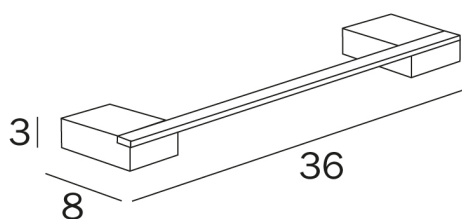

COD A3318A

Towel holder

DISEGNO TECNICO

FINISHES  **CR** Chrome-plated

VARIATIONS

LOGIC

design Paolo Salvadè

COD A3318A

Towel holder

Centre distance 30 cm

COD A3318B

Towel holder

Centre distance 45 cm

COD A3318C

Towel holder

Centre distance 60 cm