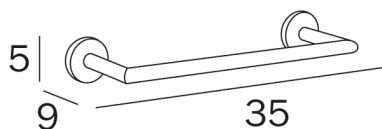

GEALUNA

design Studio Inda

COD A1018A

Towel holder

DISEGNO TECNICO

FINISHES

CR Chrome-plated

INDA srl
Operational Headquarters
Via dell'Industria, 41
I-24040 Pagazzano (BG)

Towel holder

Centre distance 30 cm

COD A1018B

Towel holder

Centre distance 45 cm

COD A1018C

Towel holder

Centre distance 60 cm

GEALUNA

design Studio Inda

COD A1018D

Towel holder

Centre distance 80 cm