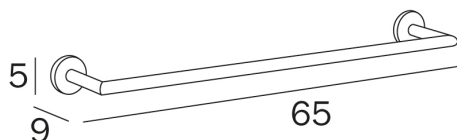

Towel holder

Centre distance 30 cm

COD A1018B

Towel holder

Centre distance 45 cm

COD A1018C

Towel holder

Centre distance 60 cm

GEALUNA

design Studio Inda

COD A1018D

Towel holder

Centre distance 80 cm