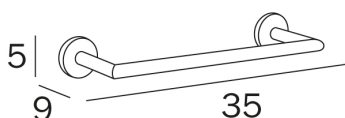

Towel holder

Centre distance 30 cm

COD A1018B

Towel holder

Centre distance 45 cm

COD A1018C

Towel holder

Centre distance 60 cm

GEALUNA

design Studio Inda

COD A1018D

Towel holder

Centre distance 80 cm