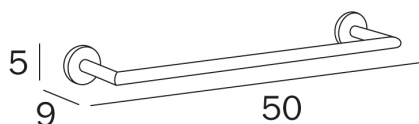

Towel holder

Centre distance 30 cm

COD A1018B

Towel holder

Centre distance 45 cm

COD A1018C

Towel holder

Centre distance 60 cm

GEALUNA

design Studio Inda

COD A1018D

Towel holder

Centre distance 80 cm