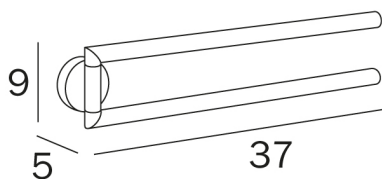

# GEALUNA

design Studio Inda

**COD A10150**

Double swing arm towel holder

---

**DISEGNO  
TECNICO**

---

**FINISHES**