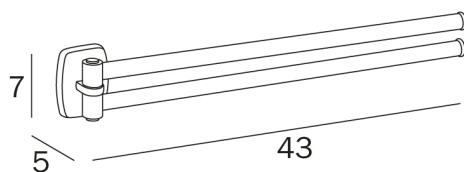

EXPORT

design Studio Inda

COD A22150

Double swing arm towel holder

DISEGNO TECNICO

FINISHES

CR Chrome-plated