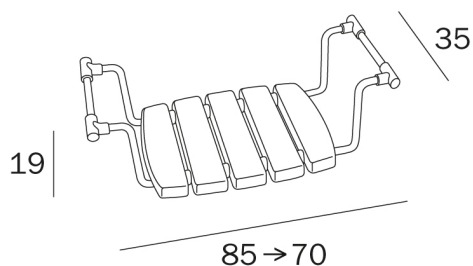

HOTELLERIE

design Studio Inda

COD A0438A

Extensible bathtub seat 1.300N (~
130KG)

DISEGNO TECNICO

FINISHES

WW White polypropylene (PP)