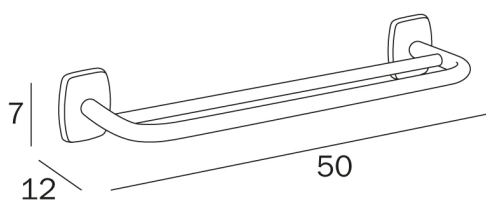

EXPORT

design Studio Inda

COD A2291B

Double towel holder

DISEGNO TECNICO

FINISHES

CR Chrome-plated

VARIATIONS

COD A2291B

Double towel holder
Centre distance 45 cm

COD A2291C

Double towel holder
Centre distance 60 cm