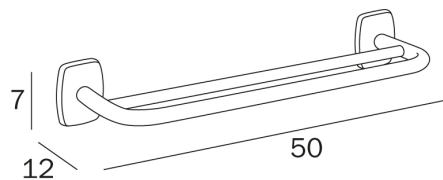

EXPORT

design Studio Inda

COD A2291B

Double towel holder

DISEGNO TECNICO

FINISHES

CR Chrome-plated

VARIATIONS

COD A2291B

Double towel holder
Centre distance 45 cm

COD A2291C

Double towel holder
Centre distance 60 cm