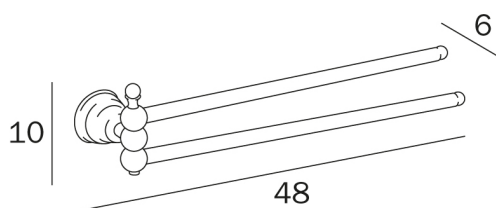

RAFFAELLA

design Studio Inda

COD A32150

Double swing arm towel holder

DISEGNO TECNICO

FINISHES

CR Chrome-plated

CD Gilded/chrome-plated