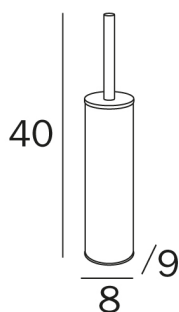

## COD A14140

Wall-mounted / free-standing  
toilet brush holder

### DISEGNO TECNICO

### PARTS

COD R14140

COD R14140001

COD R46140001