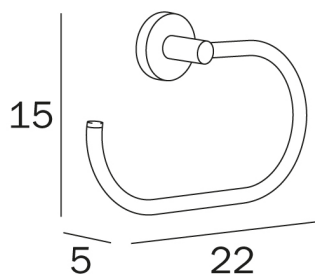

COD A14160

Ring towel holder

**DISEGNO
TECNICO**

FINISHES

NS Brushed stainless steel AISI 304