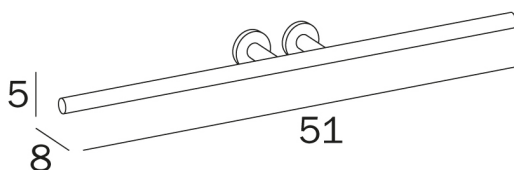

# TOUCH

design Altakuota

**COD A4618B**

Double towel holder, centre  
distance 7 cm

---

## DISEGNO TECNICO

---