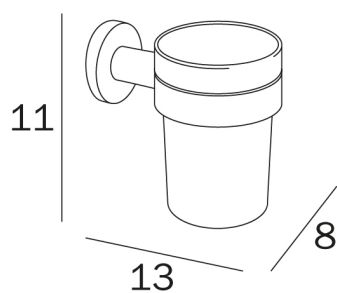

TOUCH

design Altakuota

COD A46100

Wall-mounted tumbler holder with
satined glass tumbler

DISEGNO TECNICO

FINISHES  **CR** Chrome-plated

GLASSES  **21** Satined glass

PARTS

TOUCH

design Altakuota

COD R46100