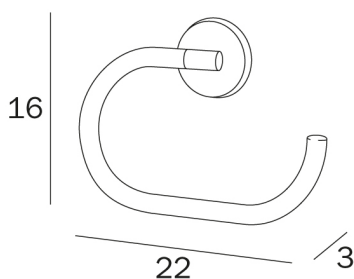

HOTELLERIE

design Studio Inda

COD A04160

Ring towel holder

DISEGNO TECNICO

FINISHES

CR Chrome-plated