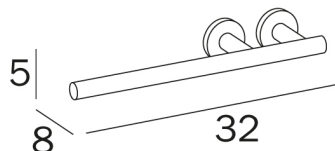

TOUCH

design Altakuota

COD A4618A

Towel holder, centre distance 7 cm

DISEGNO TECNICO

FINISHES

CR Chrome-plated