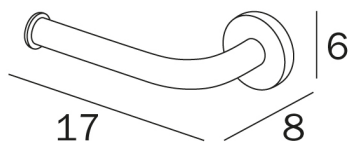

COD A14250

Paper holder

**DISEGNO
TECNICO**

FINISHES

NS Brushed stainless steel AISI 304