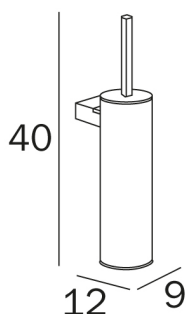

COD A33140

Wall-mounted toilet brush holder

DISEGNO TECNICO

FINISHES  **CR** Chrome-plated

PARTS

COD R33140001

COD R38140023

LOGIC

design Paolo Salvadè

COD R46140001