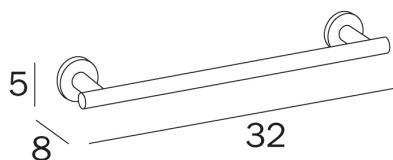

TOUCH

design Altakuota

COD A4618E

Towel holder

DISEGNO TECNICO

FINISHES  **CR** Chrome-plated

VARIATIONS

TOUCH

design Altakuota

COD A4618E

Towel holder

Centre distance 26,5 cm

COD A4618F

Towel holder

Centre distance 45,5 cm

COD A4618G

Towel holder

Centre distance 60,5 cm

COD A4618L

Towel holder

Centre distance 74,5 cm