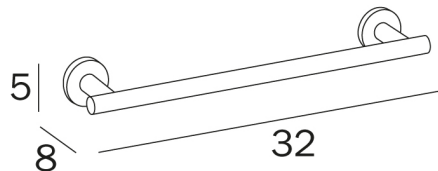

TOUCH

design Altakuota

COD A4618E

Towel holder

DISEGNO TECNICO

FINISHES  **CR** Chrome-plated

VARIATIONS

TOUCH

design Altakuota

COD A4618E

Towel holder

Centre distance 26,5 cm

COD A4618F

Towel holder

Centre distance 45,5 cm

COD A4618G

Towel holder

Centre distance 60,5 cm

COD A4618L

Towel holder

Centre distance 74,5 cm