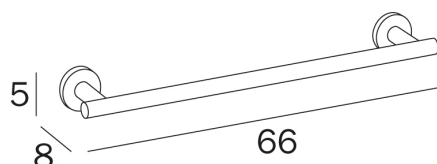

TOUCH

design Altakuota

COD A4618E

Towel holder

DISEGNO TECNICO

FINISHES  **CR** Chrome-plated

VARIATIONS

TOUCH

design Altakuota

COD A4618E

Towel holder

Centre distance 26,5 cm

COD A4618F

Towel holder

Centre distance 45,5 cm

COD A4618G

Towel holder

Centre distance 60,5 cm

COD A4618L

Towel holder

Centre distance 74,5 cm