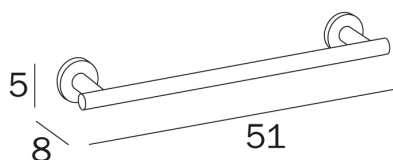

TOUCH

design Altakuota

COD A4618E

Towel holder

DISEGNO TECNICO

FINISHES  **CR** Chrome-plated

VARIATIONS

TOUCH

design Altakuota

COD A4618E

Towel holder

Centre distance 26,5 cm

COD A4618F

Towel holder

Centre distance 45,5 cm

COD A4618G

Towel holder

Centre distance 60,5 cm

COD A4618L

Towel holder

Centre distance 74,5 cm