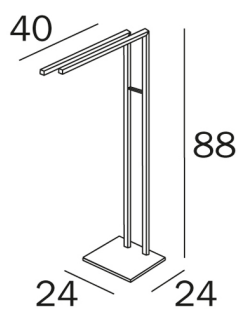

LOGIC

design Paolo Salvadè

COD A33850

Stand with 2 towel holders

DISEGNO TECNICO

FINISHES

CR Chrome-plated