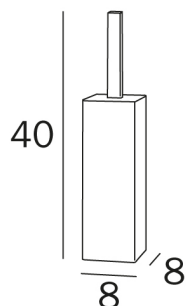

COD AV114A

Wall-mounted / free-standing
toilet brush holder

**DISEGNO
TECNICO**

FINISHES

CR Chrome-plated

LEA

design Studio Inda

TECHNOLOGIES

PARTS

COD RV114A001

COD RV114A003

COD RV114A004

SERIES

The product is also available in the following series:

NEW EUROPE - DIVO - MITO - LOGIC - TOUCH - QUADRO

INDA srl
Operational Headquarters
Via dell'Industria, 41
I-24040 Pagazzano (BG)