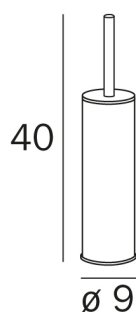

## COD AV014A

Wall-mounted / free-standing  
toilet brush holder, white spare  
brush included

## DISEGNO TECNICO