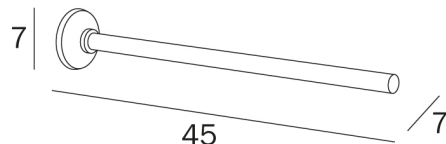

HOTELLERIE

design Studio Inda

COD A04150

Towel holder

DISEGNO TECNICO

FINISHES

CR Chrome-plated

PARTS