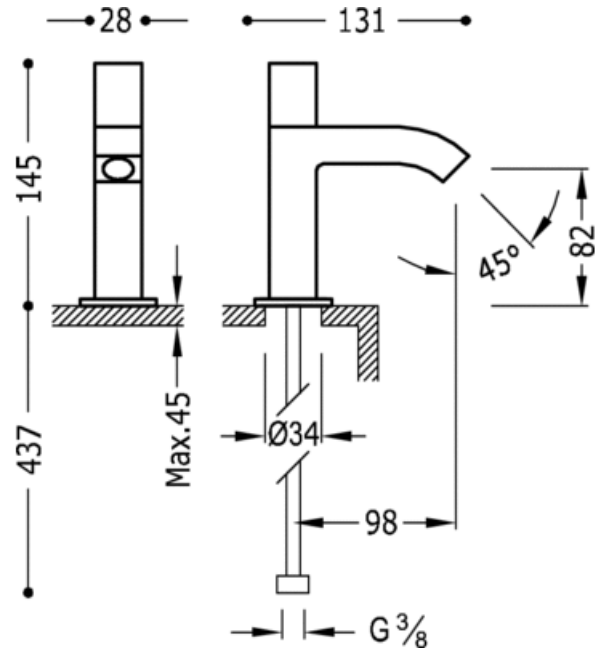

Basin pillar tap only cold water: chrome finish, handle

PROTEC-TRES®

91.08.295.10

Cr

Washbasin
Mixer
Handle
Aerator
Surface

CRO 107503